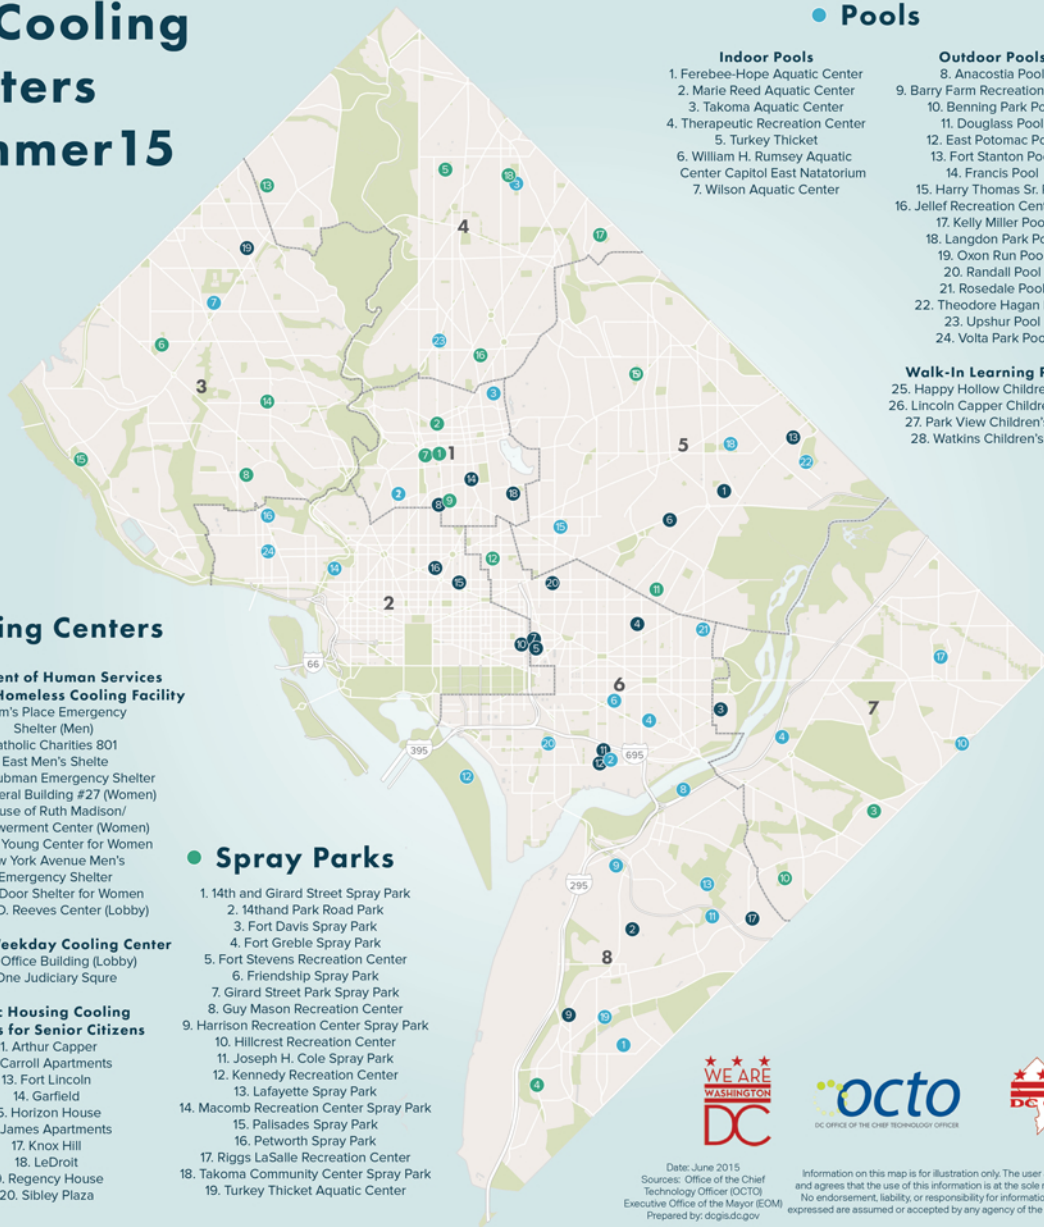

Walk-In Learning Pools

● Cooling Centers

Department of Human Services Emergency Homeless Cooling Facility

1. Adam's Place Emergency Shelter (Men)
2. Catholic Charities 801 East Men's Shelter
3. Harriet Tubman Emergency Shelter DC General Building #27 (Women)
4. House of Ruth Madison/Empowerment Center (Women)
5. John L. Young Center for Women
6. New York Avenue Men's Emergency Shelter
7. Open Door Shelter for Women
8. Frank D. Reeves Center (Lobby)

General Weekday Cooling Center

Public Housing Cooling Centers for Senior Citizens

11. Arthur Capper
12. Carroll Apartments
13. Fort Lincoln
14. Garfield
15. Horizon House
16. James Apartments
17. Knox Hill
18. LeDroit
19. Regency House
20. Sibley Plaza

● Spray Parks

1. 14th and Girard Street Spray Park
2. 14th and Park Road Park
3. Fort Davis Spray Park
4. Fort Greble Spray Park
5. Fort Stevens Recreation Center
6. Friendship Spray Park
7. Girard Street Park Spray Park
8. Guy Mason Recreation Center
9. Harrison Recreation Center Spray Park
10. Hillcrest Recreation Center
11. Joseph H. Cole Spray Park
12. Kennedy Recreation Center
13. Lafayette Spray Park
14. Macomb Recreation Center Spray Park
15. Palisades Spray Park
16. Petworth Spray Park
17. Riggs LaSalle Recreation Center
18. Takoma Community Center Spray Park
19. Turkey Thicket Aquatic Center